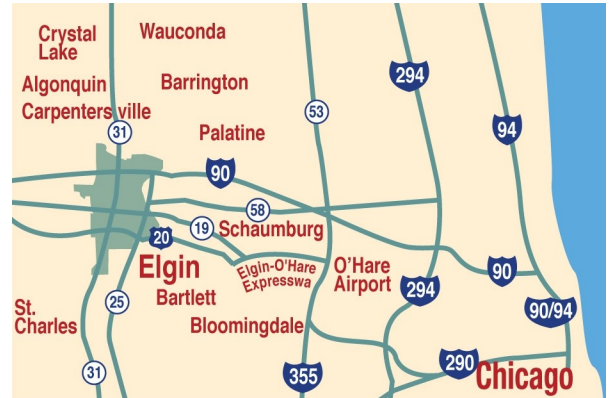

From the South: Take Lake Street/Route 20 to Route 31. Follow Route 31 north to Kimball Street. Turn right and proceed over the bridge. Turn right onto Grove Avenue/Symphony Way. The Centre is located on your left.

From the East: Take I-90 west to Route 25. Follow Route 25 south and keep to the right. Continue on Dundee Avenue to Kimball Street. Turn right onto Kimball Street. Turn left onto Douglas Avenue. The Centre is located on your right.

From the West: Take I-90 east to Route 31 south. Follow Route 31 south to Kimball Street. Turn left and proceed over the bridge. Turn right onto Grove Avenue/ Symphony Way. The Centre is located on your left.

Parking

The Centre of Elgin is served by a four-story parking deck that will also serve other downtown businesses, the Hemmens Cultural Center, and City Hall. The parking deck is open for use and is located at Douglas and Symphony Way. There is also a parking lot on the corner of Kimball and Symphony Way, on the west side of The Centre.

Accommodations

Country Inn & Suites – 2270 Point Boulevard, Elgin	847-426-6400
Candlewood Suites – 1780 Capital St, Elgin	847-888-0600
Hampton Inn – 450 Airport Road, Elgin	847-931-1940
Holiday Inn & Suites – 495 Airport Road, Elgin	847-488-9000
Quality Inn – 500 Tollgate Road, Elgin	847-608-7300
Comfort Suites— 2480 Bushnell Dr, Elgin	847-836-9500

The Centre of Elgin and Heritage Ballroom ~ Facilities of the City of Elgin

100 Symphony Way, Elgin IL 60120 ~ Call our banquet office at 847-531-7047 ~ www.centreofelgin.org